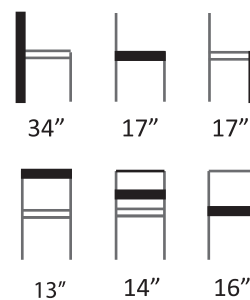

Chair Size Guide

All chair cover styles are available in; white, ivory and black.

SeatChic

Unit 4, Shentonfield Rd
Sharston Industrial Estate
Manchester M22 4RW

t: 0161 428 8099
f: 0161 495 7979
e: info@thelinengroup.co.uk
w: www.thelinengroup.co.uk

Style 1

Style 2

Style 3

Style 3 A

Style 4