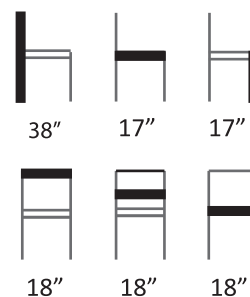

Chair Size Guide

All chair cover styles are available in; white, ivory and black.

SeatChic

Unit 4, Shentonfield Rd
Sharston Industrial Estate
Manchester M22 4RW

t: 0161 428 8099
f: 0161 495 7979
e: info@thelinengroup.co.uk
w: www.thelinengroup.co.uk

Style 1

Style 2

Style 3

Style 3 A

Style 4