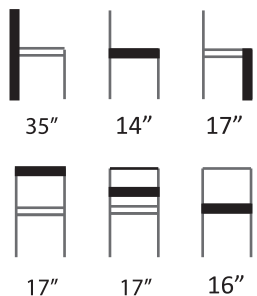

Chair Size Guide

All chair cover styles are available in; white, ivory and black.

SeatChic

Unit 4, Shentonfield Rd
Sharston Industrial Estate
Manchester M22 4RW

t: 0161 428 8099
f: 0161 495 7979
e: info@thelinengroup.co.uk
w: www.thelinengroup.co.uk

Style 1

Style 2

Style 3

Style 3 A

Style 4