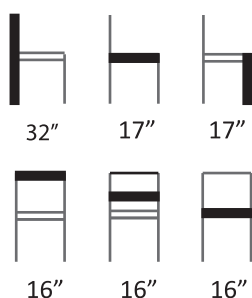

Chair Size Guide

All chair cover styles are available in; white, ivory and black.

SeatChic

Unit 4, Shentonfield Rd
Sharston Industrial Estate
Manchester M22 4RW

t: 0161 428 8099
f: 0161 495 7979
e: info@thelinengroup.co.uk
w: www.thelinengroup.co.uk

Style 1

Style 2

Style 3

Style 3 A

Style 4